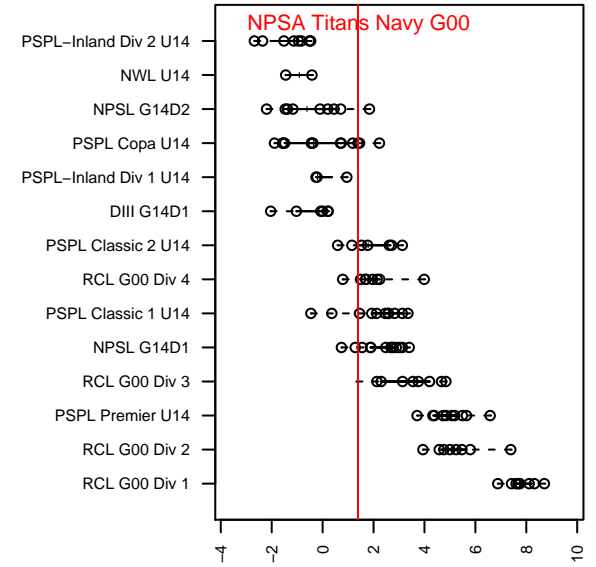

# NPSA Titans Navy G00

Nowland Premier SA  
 Bellevue, WA  
 G00 total strength=1017  
 attack=2.7 defense=1.66  
 fall league = PSPL Copa U14  
 spr league = Spr PSPL Classic 2 U14

alt names used:  
 NPSA TITANS G00 Navy  
 NPSA TITANS G00 Navy  
 NPSA TITANS G00 NAVY ()

Venues played:  
 2014 PSPL Copa U14  
 2014 Spr PSPL Classic 2 U14  
 2014 WA Cup GU14 Silver U14

**NPSA Titans Navy G00**  
 Dots are actual minus expected GF (blue circles) and GA (red triangles).  
 Blue line is smoothed change in attack strength. Red is smoothed change in defense strength.

**attack and defense variance (black dot)  
relative to other teams  
and top 10 in region**

**attack and defense rating  
relative to others at age  
and all opponents in last 13 months**

**Performance relative to 13 month average**